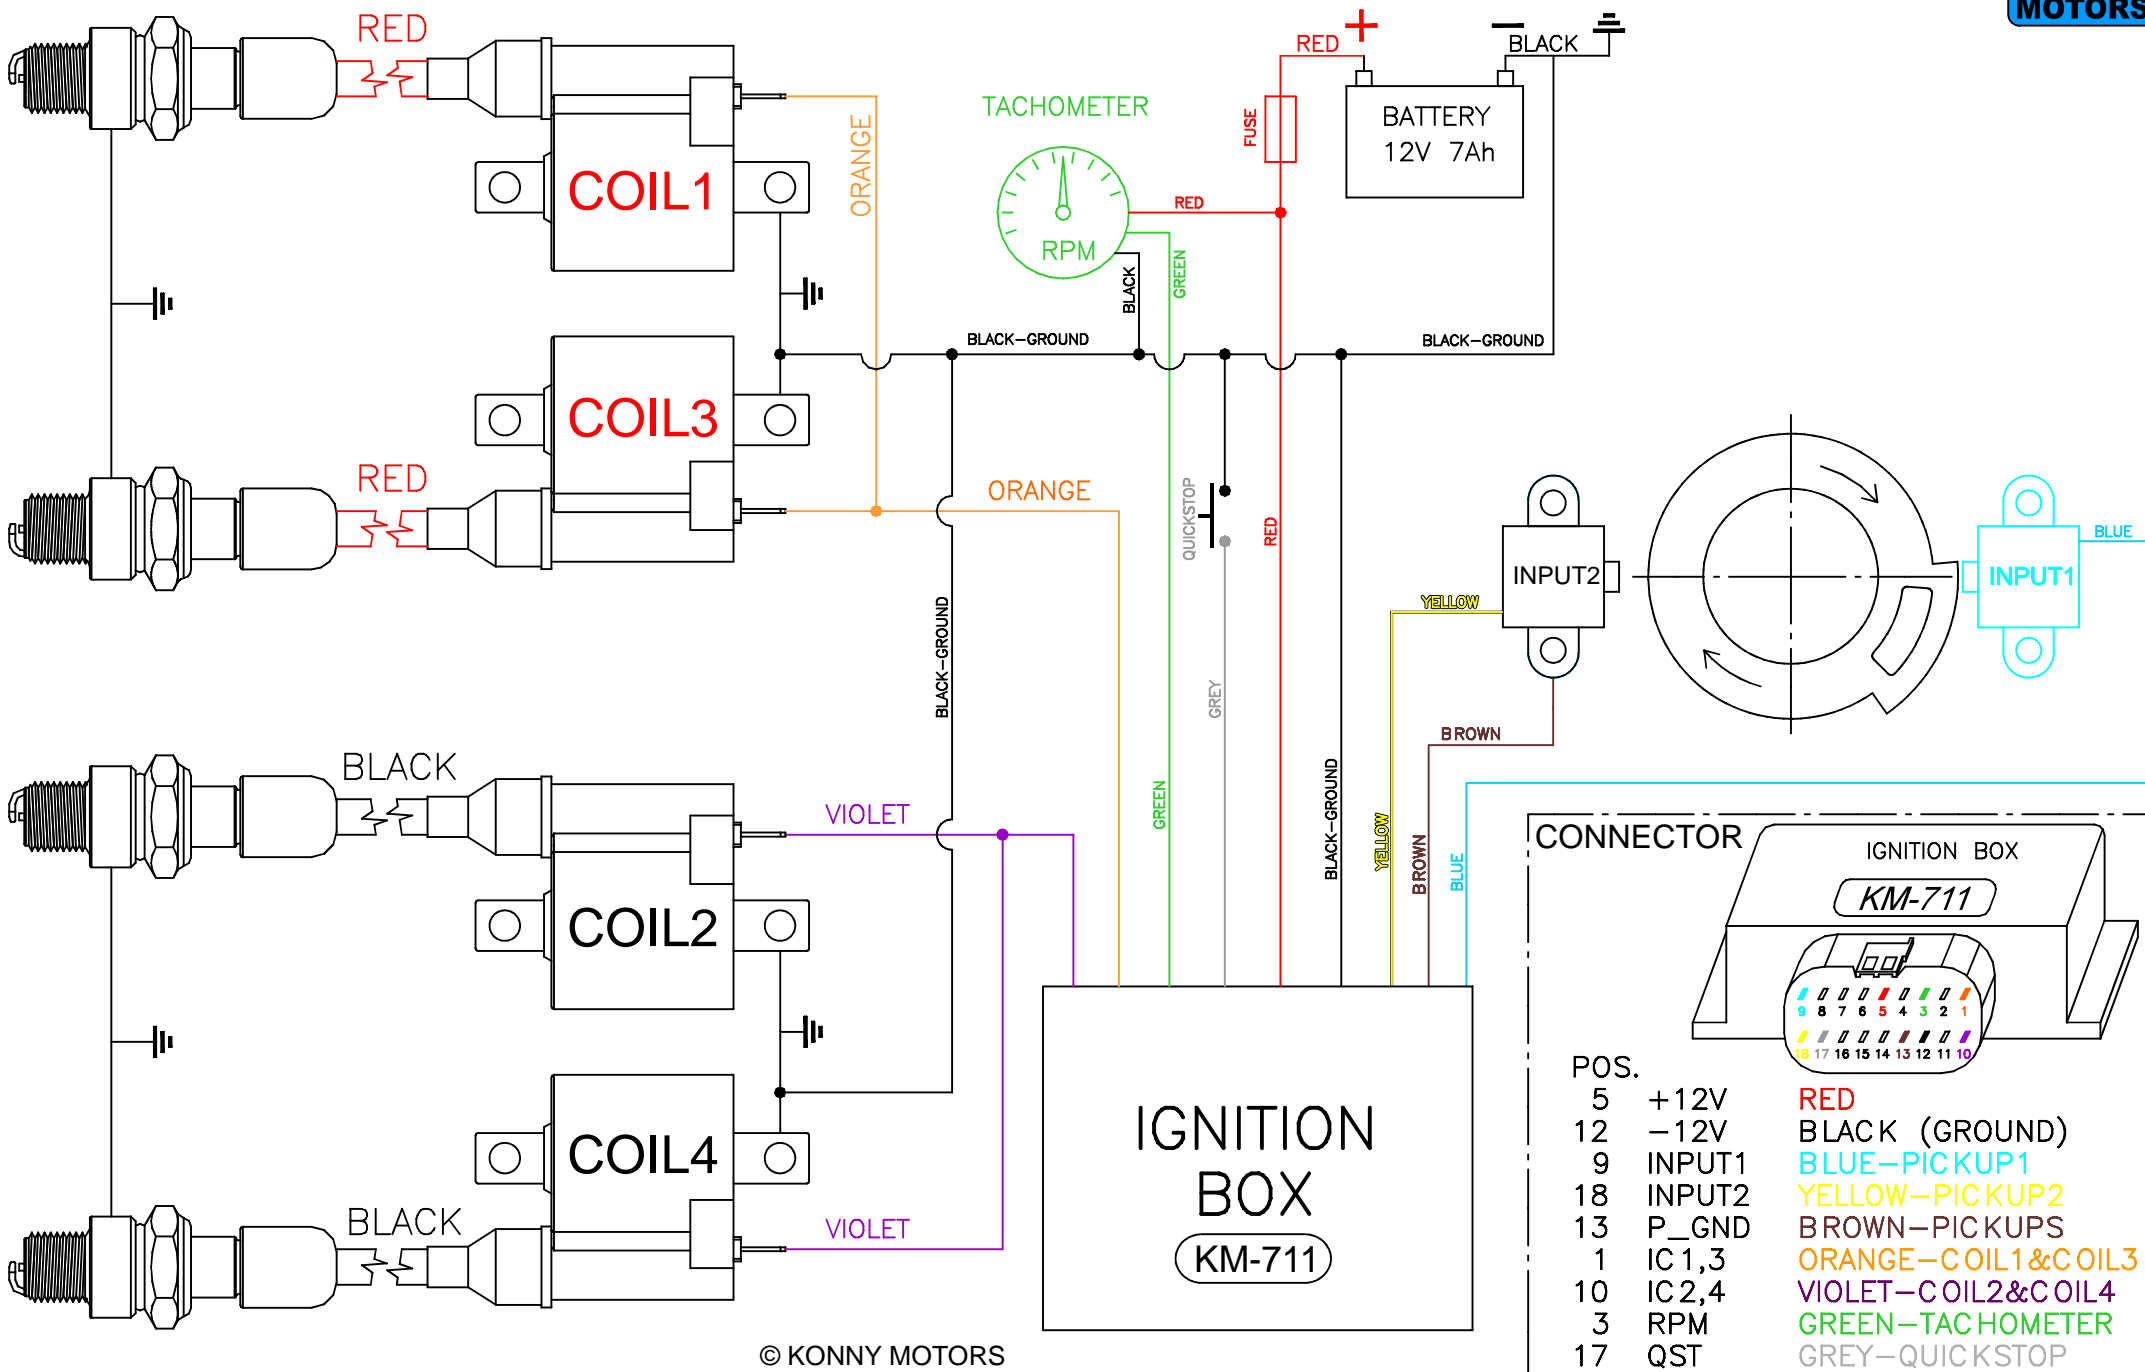

IGNITION WIRING FOR KONNY ENGINES

CONNECTOR		IGNITION BOX	
		KM-711	
POS.			
5	+12V	RED	
12	-12V	BLACK (GROUND)	
9	INPUT1	BLUE-PICKUP1	
18	INPUT2	YELLOW-PICKUP2	
13	P_GND	BROWN-PICKUPS	
1	IC 1,3	ORANGE-COIL1&COIL3	
10	IC 2,4	VIOLET-COIL2&COIL4	
3	RPM	GREEN-TACHOMETER	
17	QST	GREY-QUICKSTOP	